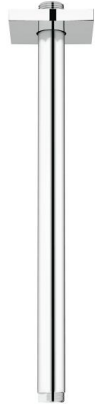

RAINSOWER  
12" Ceiling Shower Arm with  
Square Flange  
MODEL # 27487000

Pure Freude  
an Wasser

GROHE

**Product Description:**

RAINSOWER

12" Ceiling Shower Arm with Square Flange

**Standard Specification:**

- Length 12"
- 1/2" (13 mm) NPT Male Threads
- With square escutcheon
- GROHE StarLight chrome finish

**Applicable Codes & Standards:**

- Energy Policy Act of 1992
- ASME A112.18.1/CSA B125.1

**Color:**

- 27487000 StarLight Chrome