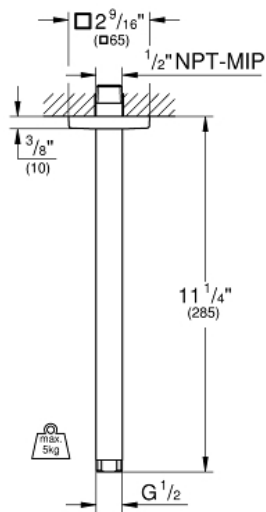

RAINSOWER  
12" Ceiling Shower Arm with  
Square Flange  
MODEL # 27487000

Pure Freude  
an Wasser

GROHE

**Product Description:**

RAINSOWER

12" Ceiling Shower Arm with Square Flange

**Standard Specification:**

- Length 12"
- 1/2" (13 mm) NPT Male Threads
- With square escutcheon
- GROHE StarLight chrome finish

**Applicable Codes & Standards:**

- Energy Policy Act of 1992
- ASME A112.18.1/CSA B125.1

**Color:**

- 27487000 StarLight Chrome